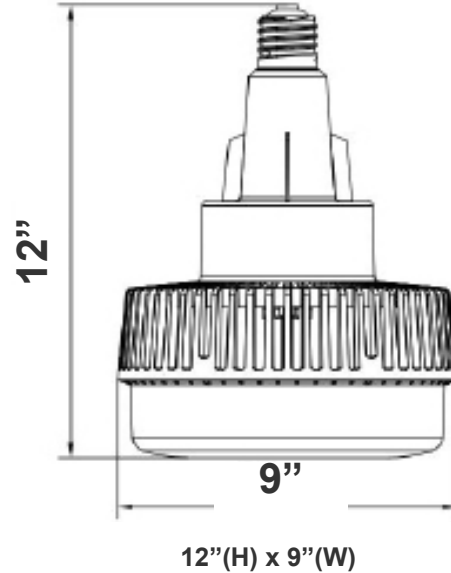

Customer Name: _____

Project Name: _____

Note: _____

Type: _____