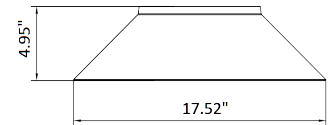

ACCESSORY:

E39-REDUCER

HPL-HB-R3

4.95"(H) X 17.52" (W)