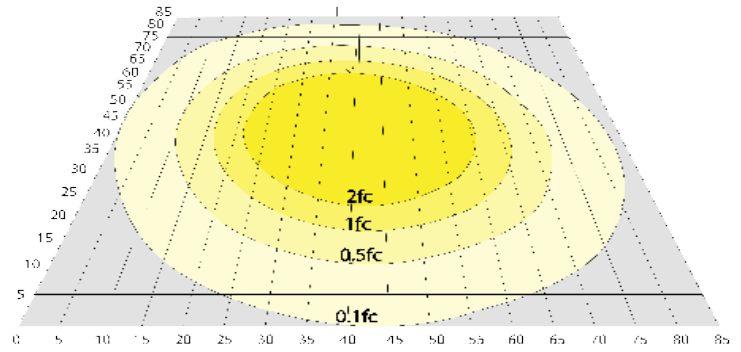

Other Models:

- 60W | 6480LM | HPL-HB-60W-50K-E39 • 75W | 8100LM | HPL-HB-75W-50K-E39 • 120W | 13000LM | HPL-HB-120W-50K-E39

Phone: (877) 805-2252 | Fax: (877) 805-2252
www.westgatemfg.com

WG-Z6-29-2Z

Photometrics: HPL-HB-140W-50K-E39

BUD Rating: B3-U5-G5

140W, 5000K Area 80'x 80' Mounting Height: 9'

Performance Table: HPL-HB-140W-50K-E39

MODEL NO.	Wattage	Voltage	Lumens	Color Temp.	BUG Rating	LPW
HPL-HB-140W-50K-E39	140W	120~277V	15120LM	5000K	B3-U4-G4	108